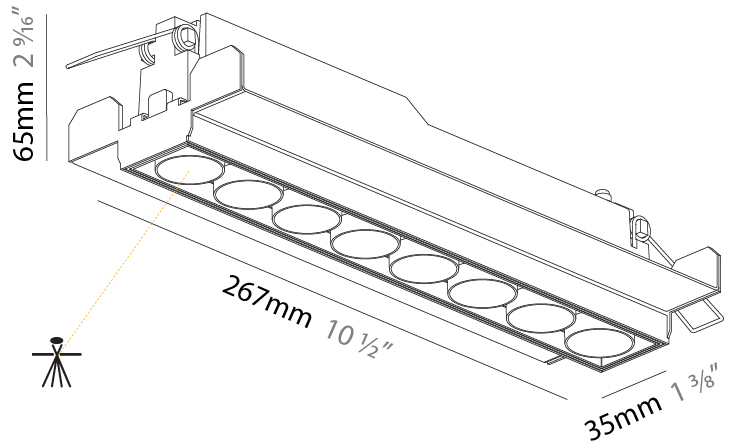

GENERAL

Series: Magiq Micro Dot
 Subseries: Magiq 4 Cell Micro-Dot
 Brand: Prolicht
 Division: Architectural
 Mounting Type: Recessed
 Mounting Location: Ceiling
 Subcategory: Downlight

PHYSICAL

Shape: Rectangle
 Length (mm): 145
 Length (in): 5 11/16
 Width (mm): 45
 Width (in): 1 3/4
 Height (mm): 64
 Height (in): 2 1/2
 Ceiling Thickness (mm): 10 / 12.5 / 15 / 25 / 30
 Ceiling Thickness (in): 3/8 or 1/2 or 9/16 or 1 or 1 3/16
 Min. Recessing Depth (mm): 100
 Min. Recessing Depth (in): 3 15/16
 Light Distribution: Downlight
 Weight (kg): 0.265
 Weight (lbs): 0.58
 Fixture Finish: SSR / BKV / CWI / CRY / HAB / UFT / ITA / RUA / FTG / MYG / LOD / PUS / FRO / FUP / KIA / POP / BLS / SPG / MEY / GOH / GUM / CHC / COM / ABZ / JAG / OBR / MOS / ROR
 Fixture Material: Aluminum Die Cast
 Cut-out Measurements: 138mm / 5 7/16" x 38mm / 1 1/2"

GENERAL

Series: Magiq Micro Dot
 Subseries: Magiq 8 Cell Micro-Dot
 Brand: Prolicht
 Division: Architectural
 Mounting Type: Trimless
 Mounting Location: Ceiling
 Subcategory: Downlight

PHYSICAL

Shape: Rectangle
 Length (mm): 267
 Length (in): 10 1/2
 Width (mm): 35
 Width (in): 1 3/8
 Height (mm): 64
 Height (in): 2 1/2
 Ceiling Thickness (mm): 12.5
 Ceiling Thickness (in): 1/2
 Min. Recessing Depth (mm): 100
 Min. Recessing Depth (in): 3 15/16
 Light Distribution: Downlight
 Weight (kg): 0.737
 Weight (lbs): 1.61
 Fixture Material: Aluminum Die Cast
 Cut-out Measurements: 272mm / 10 11/16" x 42mm / 1 5/8"
 Upon Request: Unique Ceiling Thickness

OPTICAL

Optic: 21 / 38
 Upon Request: Special Beam Angles

RATINGS AND CERTIFICATIONS

Certified By: CSA Certified to UL and CSA Standards
 IP rating: IP44

272mm x 42mm
 10 11/16" x 1 5/8"

100mm
 3 15/16"

12 1/2mm
 1/2"