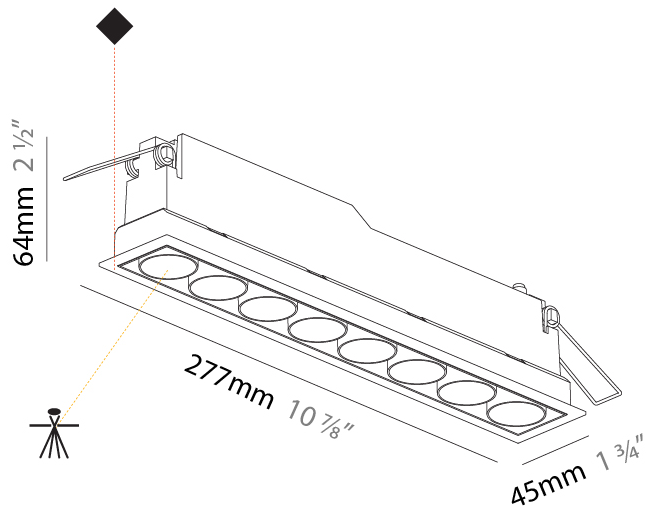

PHYSICAL

Shape: Rectangle
Length (mm): 277
Length (in): 10 7/8
Width (mm): 45
Width (in): 1 3/4
Height (mm): 64
Height (in): 2 1/2
Ceiling Thickness (mm): 10 / 12.5 / 15 / 25 / 30
Ceiling Thickness (in): 3/8 or 1/2 or 9/16 or 1 or 1 3/16
Min. Recessing Depth (mm): 100
Min. Recessing Depth (in): 3 15/16
Light Distribution: Downlight
Weight (kg): 0.518
Weight (lbs): 1.14
Fixture Finish: SSR / BKV / CWI / CRY / HAB / UFT / ITA / RUA / FTG / MYG / LOD / PUS / FRO / FUP / KIA / POP / BLS / SPG / MEY / GOH / GUM / CHC / COM / ABZ / JAG / OBR / MOS / ROR
Fixture Material: Aluminum Die Cast
Cut-out Measurements: 270mm / 10 5/8" x 38mm / 1 1/2"

ELECTRICAL

Lamp Type: LED (Zhaga Standard)
Input Wattage (W): 30.2
Total Output Wattage (W): 26.6
Dimming: Tri-Mode (Non-Dimming and Phase Dimming (120Vac only) and 0-10V Dimming)
Driver Included: No
Driver Location: Remote
Driver Type: Constant Current - Universal
Driver Class: Class 2
Input Voltage (V): 120 - 277
Constant Current (MA): 1050

LED

Number of LEDs: 8
Color Temperature (°K): 2700 / 3000 / 3500 / 4000
Max. Delivered Lumen (lm): 1280 / 1382 / 1411 / 1440
Nominal Lumen (lm): 1760 / 1900 / 1940 / 1980
CRI: >90 CRI
Lamp Life (hrs): 50000

OPTICAL

Optic°: 22 / 38

RATINGS AND CERTIFICATIONS

Certified By: CSA Certified to UL and CSA Standards
IP rating: IP44

270mm x 38mm
10 5/8" x 1 1/2"

100mm
3 15/16"

5 - 30mm
3/16" - 1 3/16"